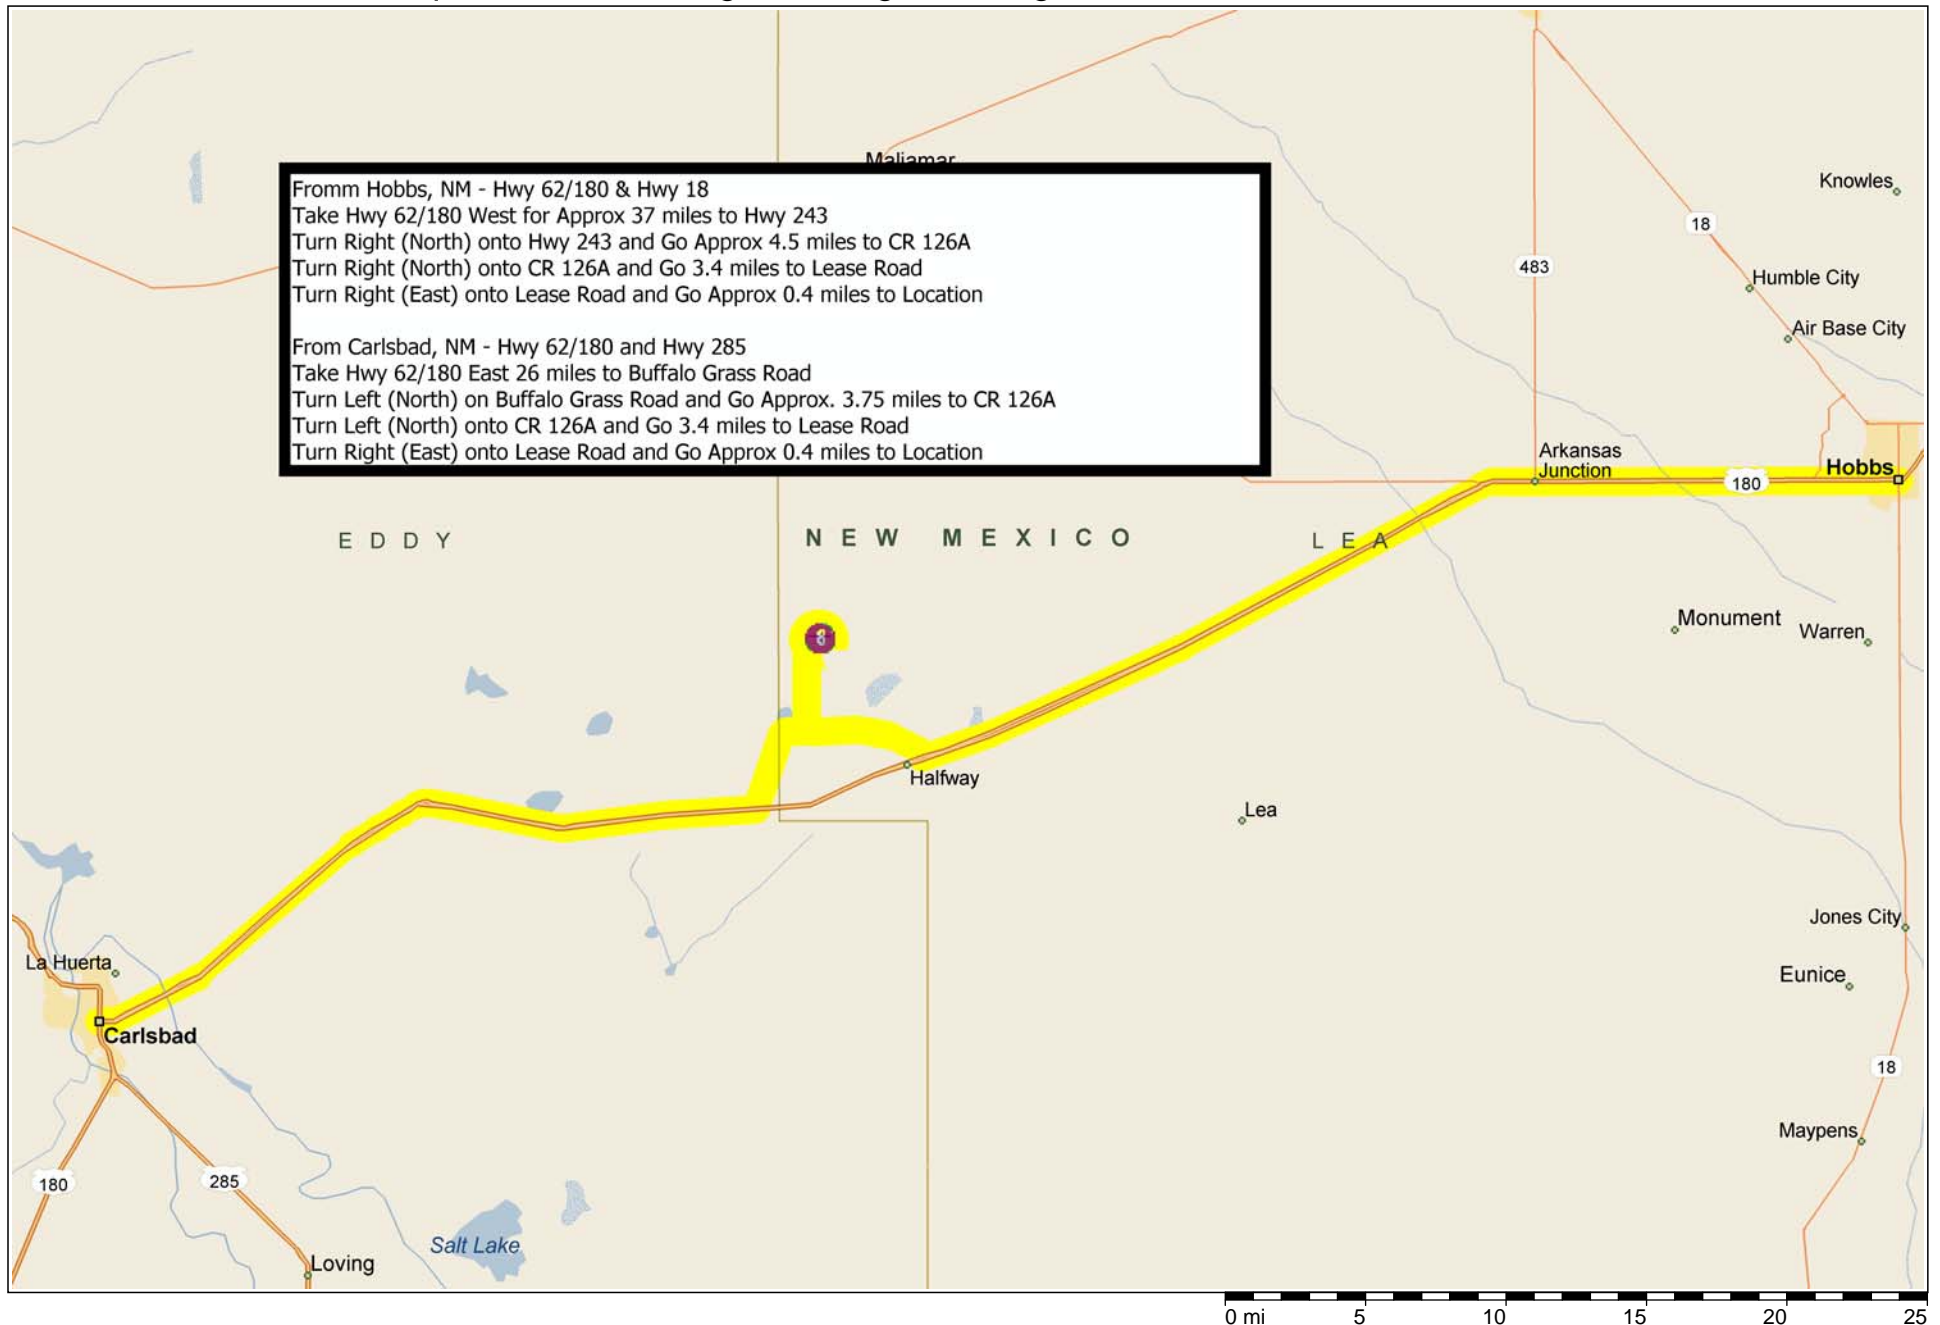

Aquila Sedco Drilling Co. - Rig #8 - Magnum Pronto 32 State SWD #1