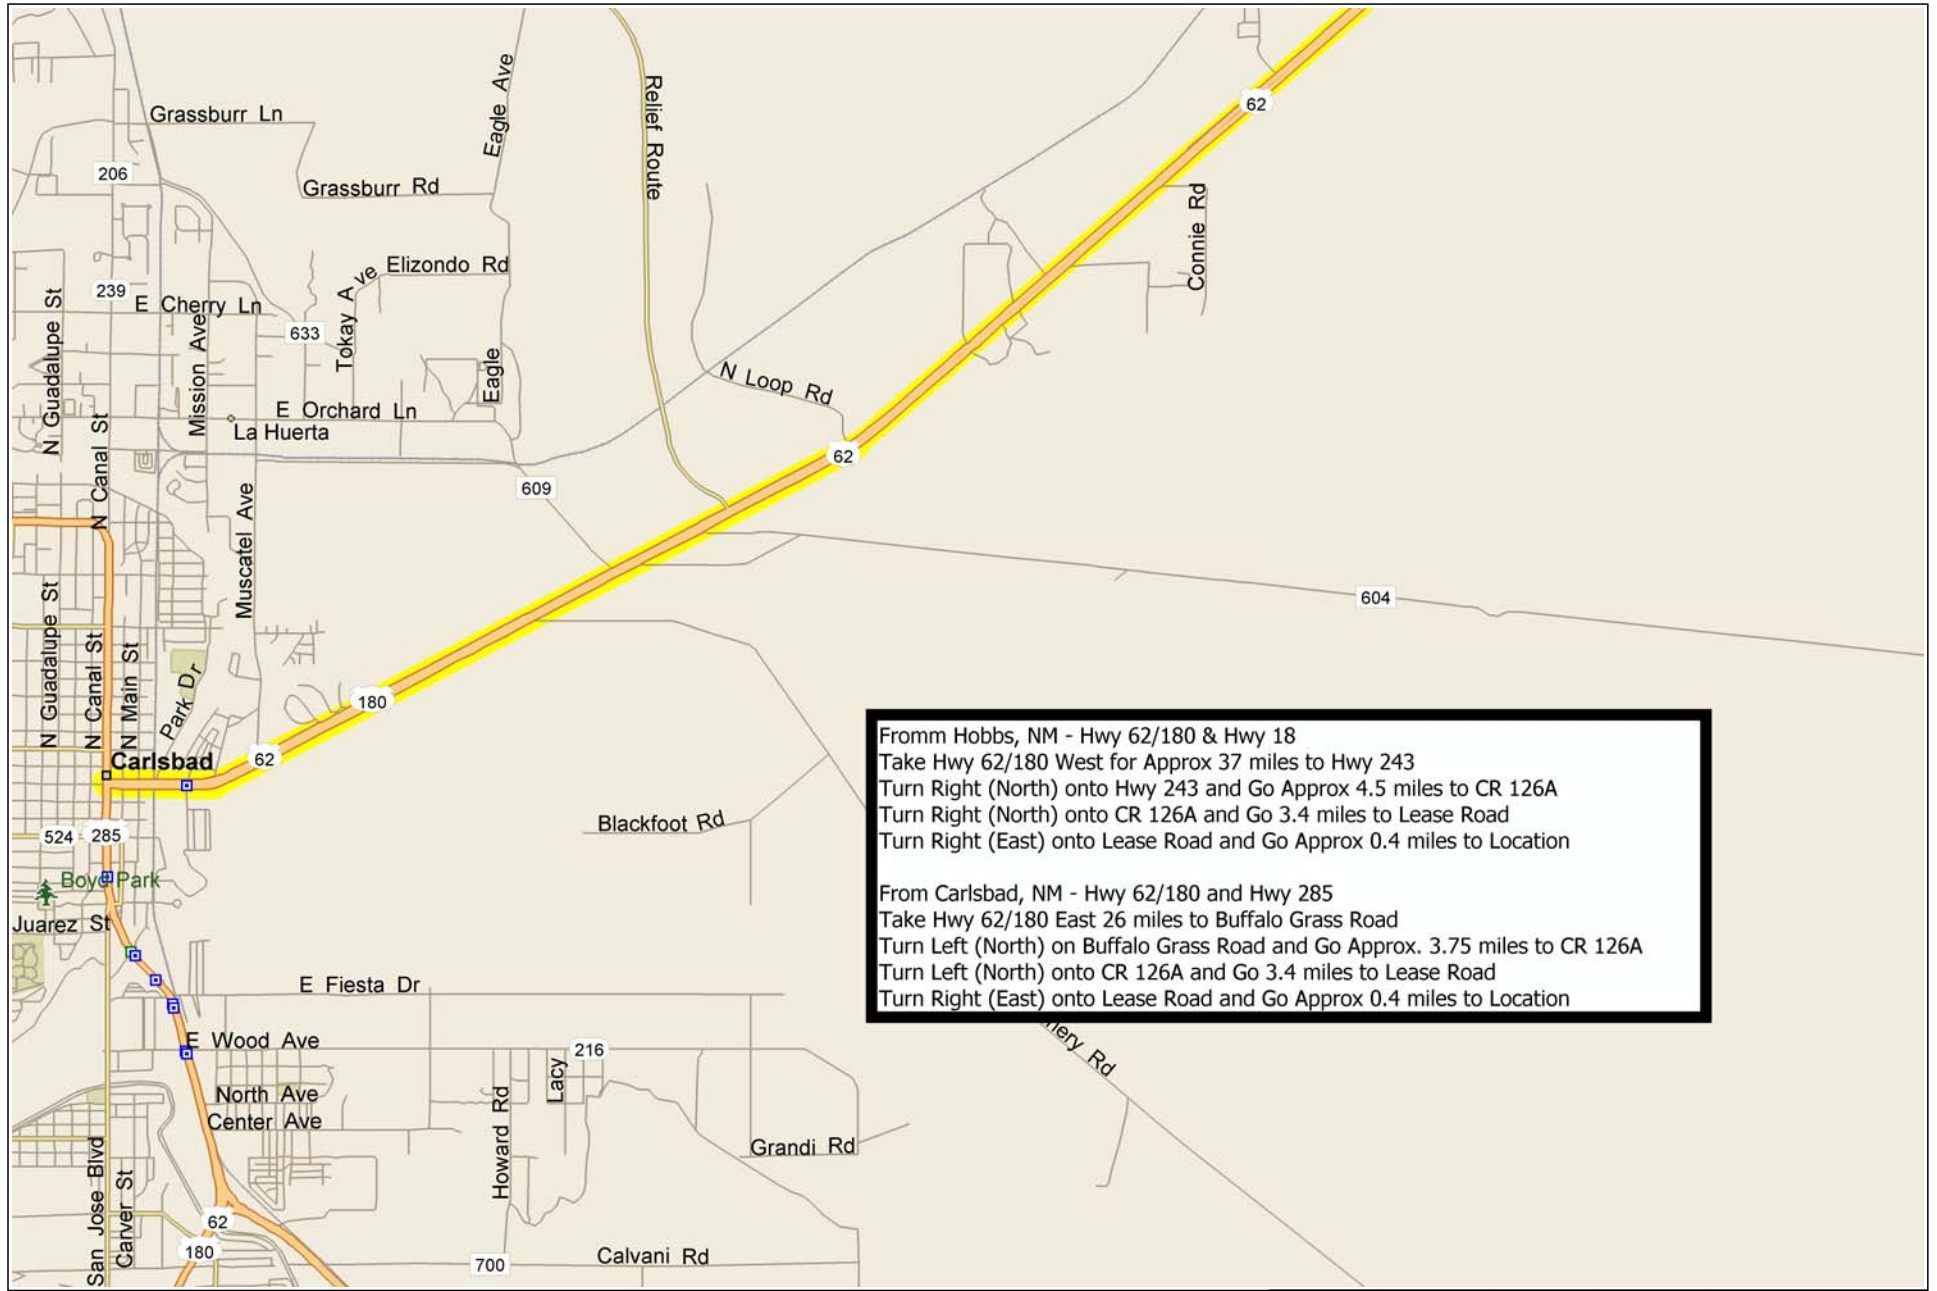

# Aquila Sedco Drilling Co. - Rig #8 - Magnum Pronto 32 State SWD #1

# Aquila Sedco Drilling Co. - Rig #8 - Magnum Pronto 32 State SWD #1

From Hobbs, NM - Hwy 62/180 & Hwy 18  
 Take Hwy 62/180 West for Approx 37 miles to Hwy 243  
 Turn Right (North) onto Hwy 243 and Go Approx 4.5 miles to CR 126A  
 Turn Right (North) onto CR 126A and Go 3.4 miles to Lease Road  
 Turn Right (East) onto Lease Road and Go Approx 0.4 miles to Location

From Carlsbad, NM - Hwy 62/180 and Hwy 285  
 Take Hwy 62/180 East 26 miles to Buffalo Grass Road  
 Turn Left (North) on Buffalo Grass Road and Go Approx. 3.75 miles to CR 126A  
 Turn Left (North) onto CR 126A and Go 3.4 miles to Lease Road  
 Turn Right (East) onto Lease Road and Go Approx 0.4 miles to Location

# Aquila Sedco Drilling Co. - Rig #8 - Magnum Pronto 32 State SWD #1

Fromm Hobbs, NM - Hwy 62/180 & Hwy 18  
Take Hwy 62/180 West for Approx 37 miles to Hwy 243  
Turn Right (North) onto Hwy 243 and Go Approx 4.5 miles to CR 126A  
Turn Right (North) onto CR 126A and Go 3.4 miles to Lease Road  
Turn Right (East) onto Lease Road and Go Approx 0.4 miles to Location