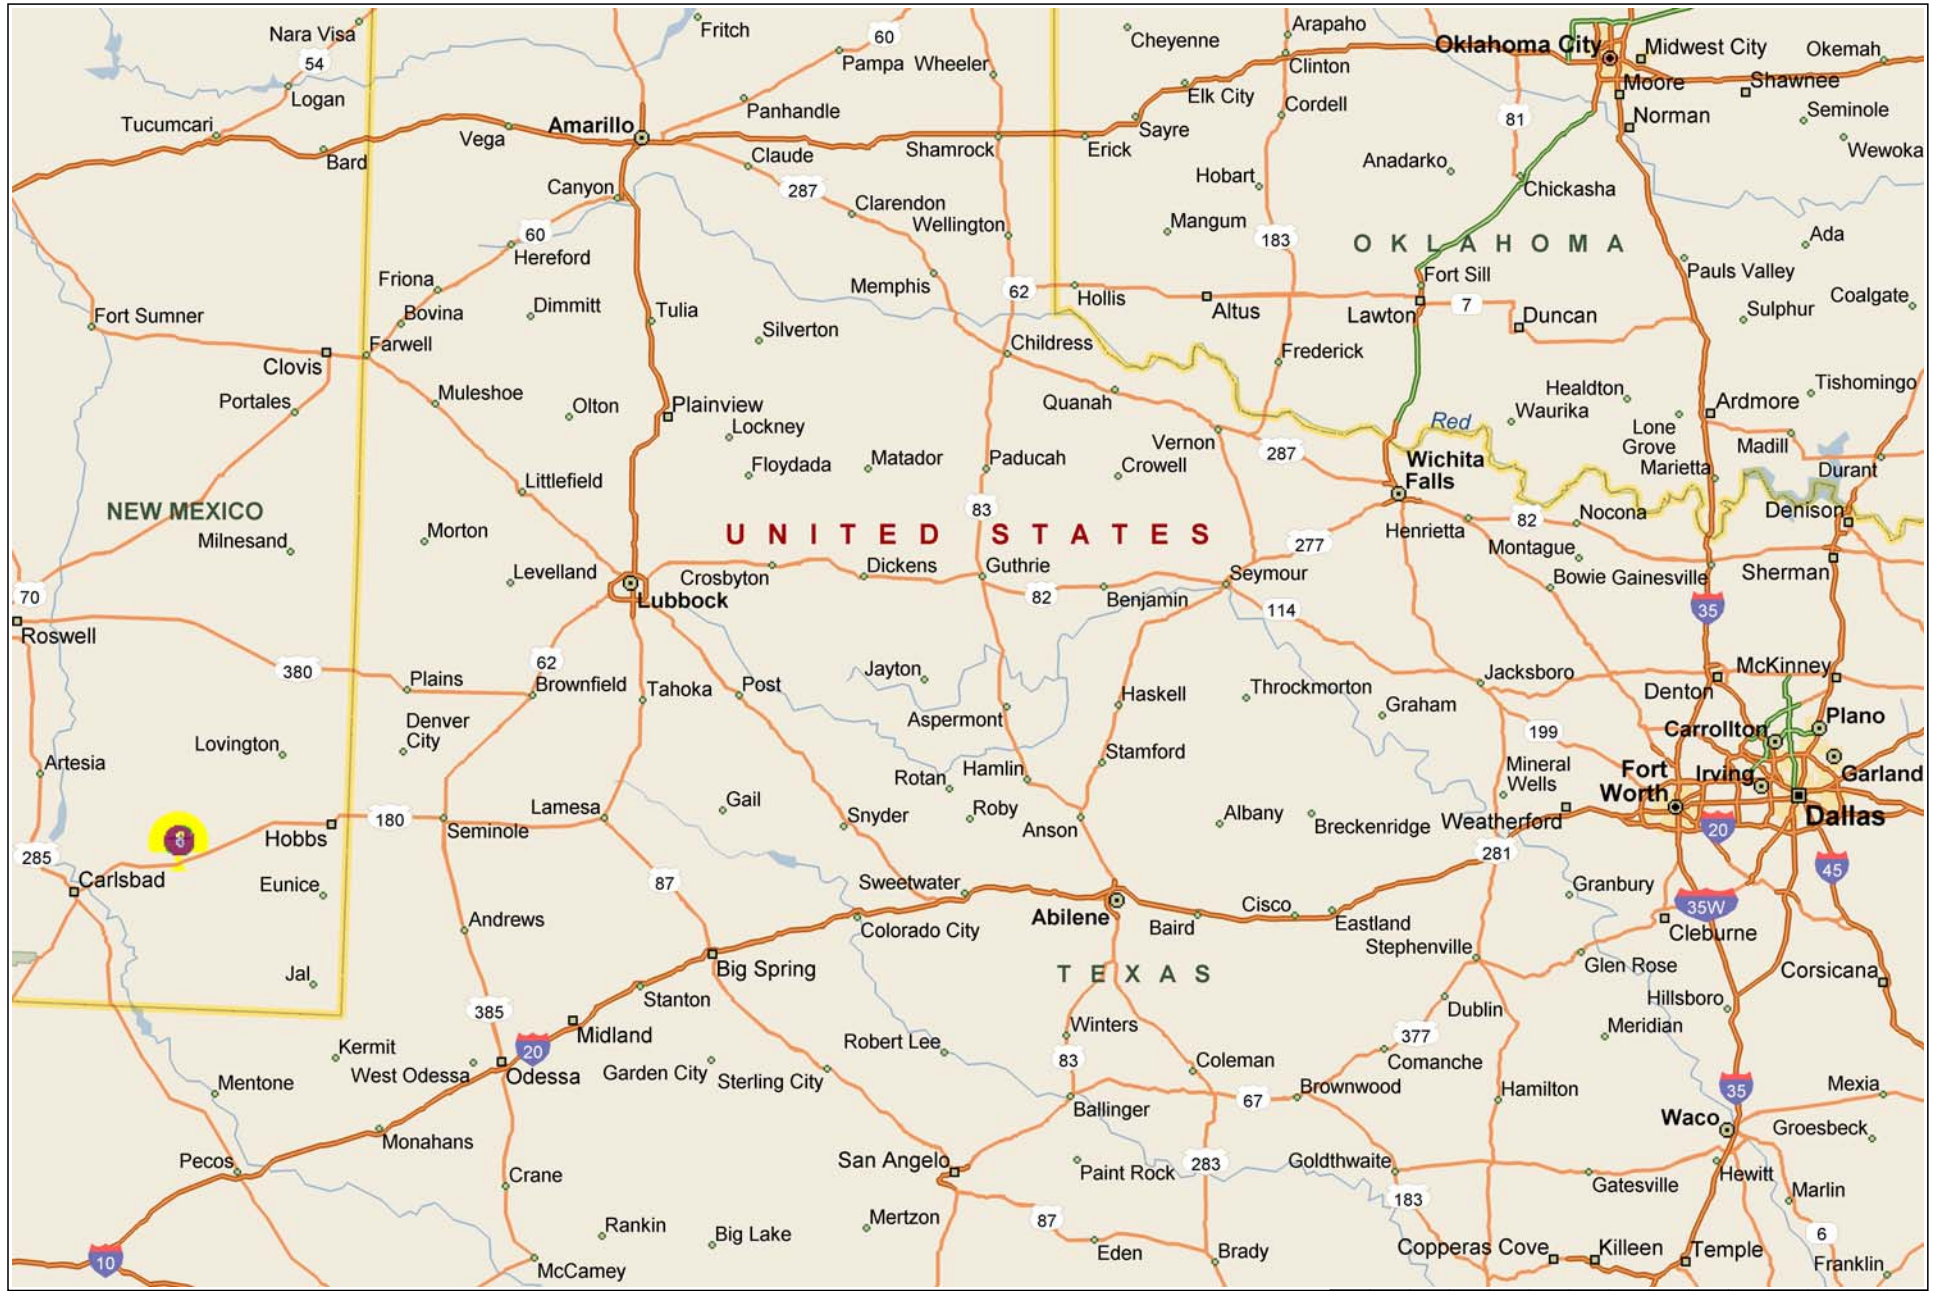

# Aquila Sedco Drilling Co. - Rig #8 - Magnum Pronto 32 State SWD #1

Copyright © and (P) 1988–2010 Microsoft Corporation and/or its suppliers. All rights reserved. <http://www.microsoft.com/streets/>  
Certain mapping and direction data © 2010 NAVTEQ. All rights reserved. The data for areas of Canada includes information taken with permission from Canadian authorities, including: © Her Majesty the Queen in Right of Canada, © Queen's Printer for Ontario. NAVTEQ and NAVTEQ ON BOARD are trademarks of NAVTEQ. © 2010 Tele Atlas North America, Inc. All rights reserved. Tele Atlas and Tele Atlas North America are trademarks of Tele Atlas, Inc. © 2010 by Applied Geographic Systems. All rights reserved.

# Aquila Sedco Drilling Co. - Rig #8 - Magnum Pronto 32 State SWD #1

# Aquila Sedco Drilling Co. - Rig #8 - Magnum Pronto 32 State SWD #1

From Hobbs, NM - Hwy 62/180 & Hwy 18  
 Take Hwy 62/180 West for Approx 37 miles to Hwy 243  
 Turn Right (North) onto Hwy 243 and Go Approx 4.5 miles to CR 126A  
 Turn Right (North) onto CR 126A and Go 3.4 miles to Lease Road  
 Turn Right (East) onto Lease Road and Go Approx 0.4 miles to Location

# Aquila Sedco Drilling Co. - Rig #8 - Magnum Pronto 32 State SWD #1

Fromm Hobbs, NM - Hwy 62/180 & Hwy 18  
Take Hwy 62/180 West for Approx 37 miles to Hwy 243  
Turn Right (North) onto Hwy 243 and Go Approx 4.5 miles to CR 126A  
Turn Right (North) onto CR 126A and Go 3.4 miles to Lease Road  
Turn Right (East) onto Lease Road and Go Approx 0.4 miles to Location