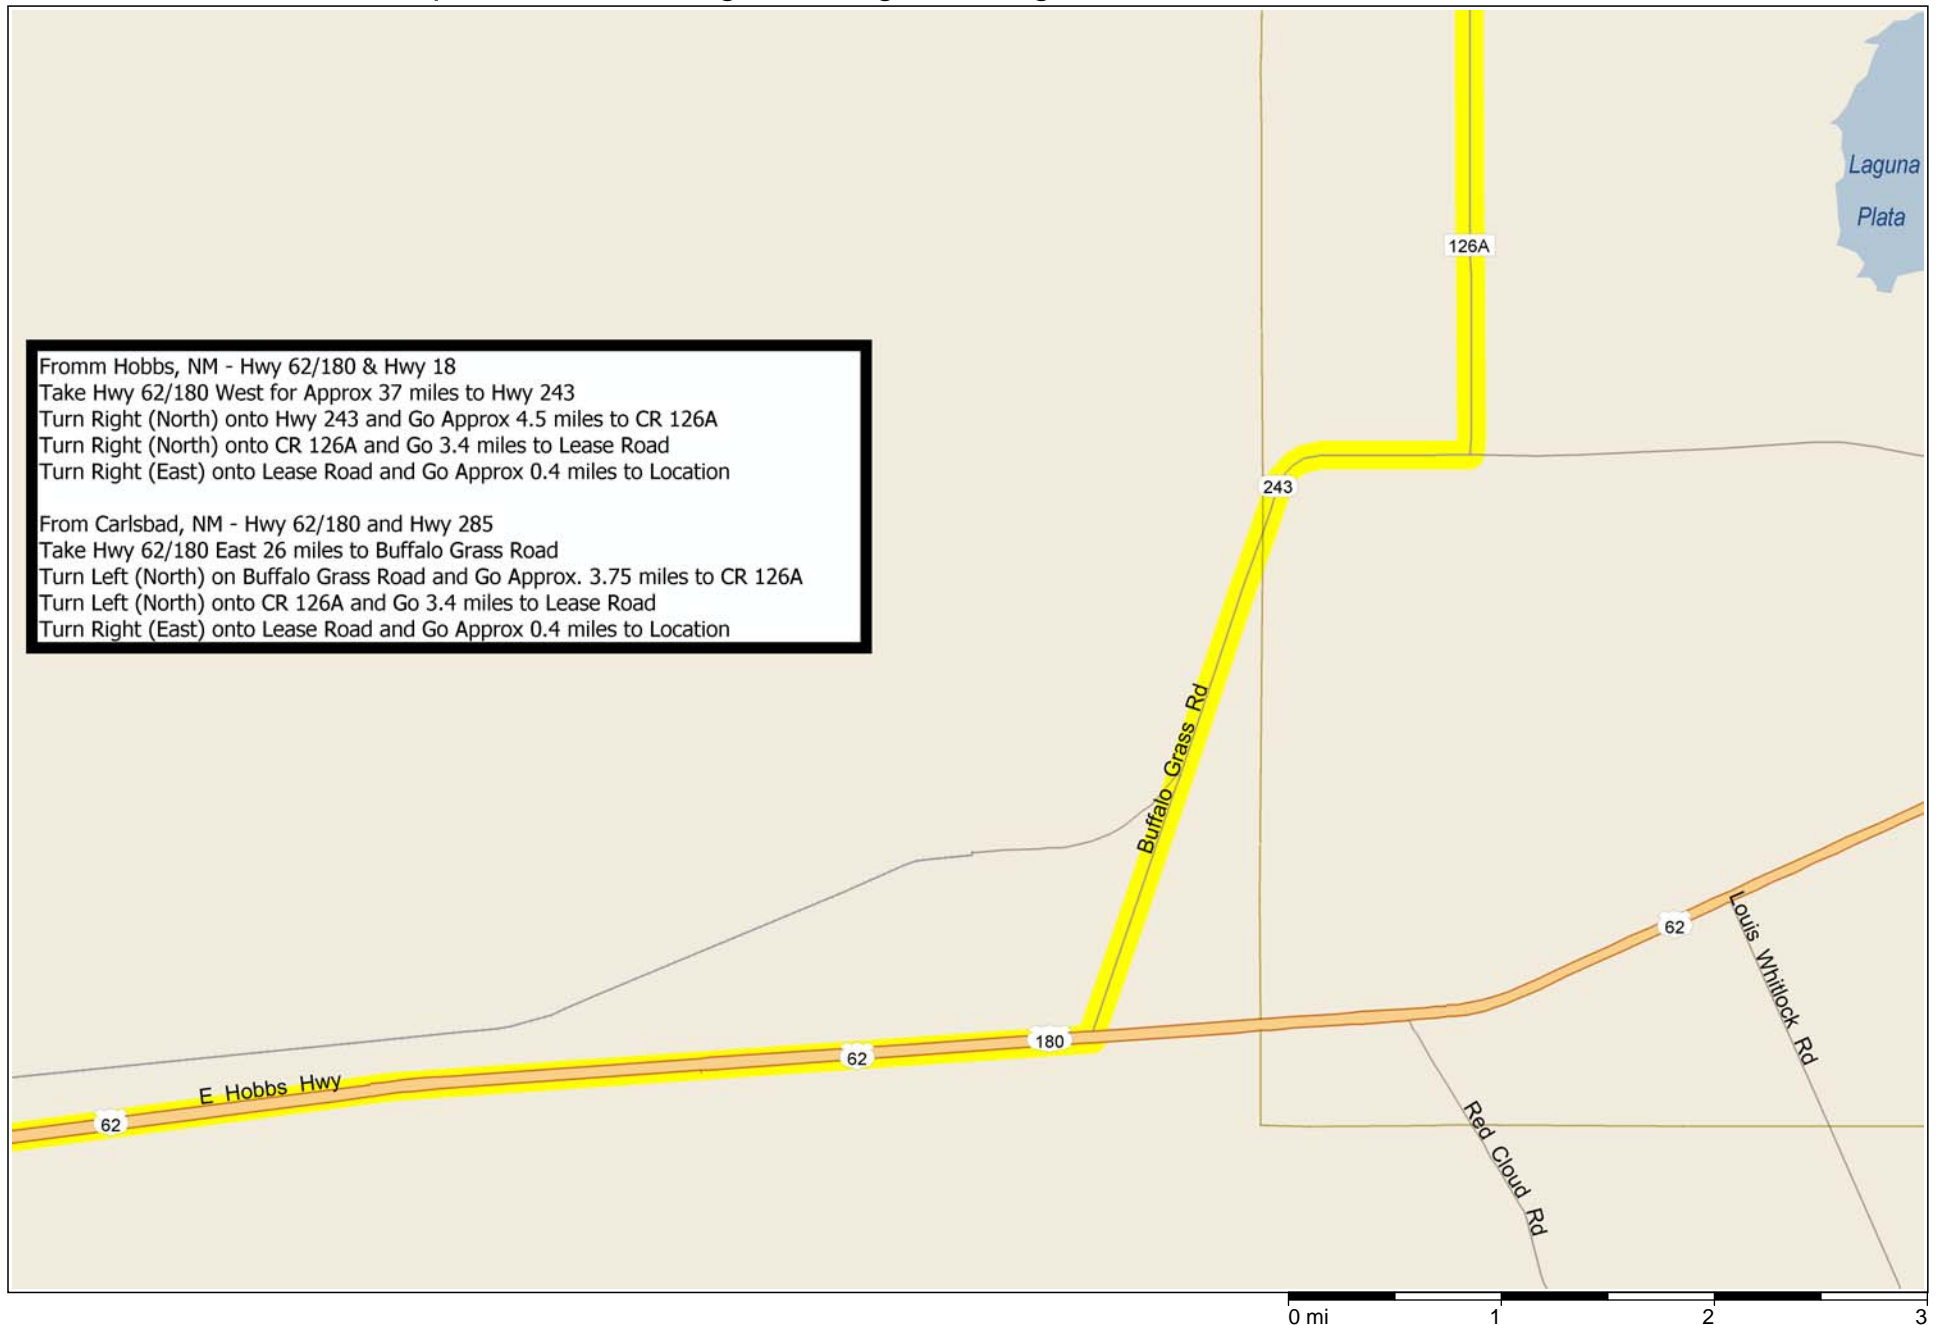

# Aquila Sedco Drilling Co. - Rig #8 - Magnum Pronto 32 State SWD #1

From Hobbs, NM - Hwy 62/180 & Hwy 18  
 Take Hwy 62/180 West for Approx 37 miles to Hwy 243  
 Turn Right (North) onto Hwy 243 and Go Approx 4.5 miles to CR 126A  
 Turn Right (North) onto CR 126A and Go 3.4 miles to Lease Road  
 Turn Right (East) onto Lease Road and Go Approx 0.4 miles to Location

From Carlsbad, NM - Hwy 62/180 and Hwy 285  
 Take Hwy 62/180 East 26 miles to Buffalo Grass Road  
 Turn Left (North) on Buffalo Grass Road and Go Approx. 3.75 miles to CR 126A  
 Turn Left (North) onto CR 126A and Go 3.4 miles to Lease Road  
 Turn Right (East) onto Lease Road and Go Approx 0.4 miles to Location

# Aquila Sedco Drilling Co. - Rig #8 - Magnum Pronto 32 State SWD #1

Fromm Hobbs, NM - Hwy 62/180 & Hwy 18  
Take Hwy 62/180 West for Approx 37 miles to Hwy 243  
Turn Right (North) onto Hwy 243 and Go Approx 4.5 miles to CR 126A  
Turn Right (North) onto CR 126A and Go 3.4 miles to Lease Road  
Turn Right (East) onto Lease Road and Go Approx 0.4 miles to Location