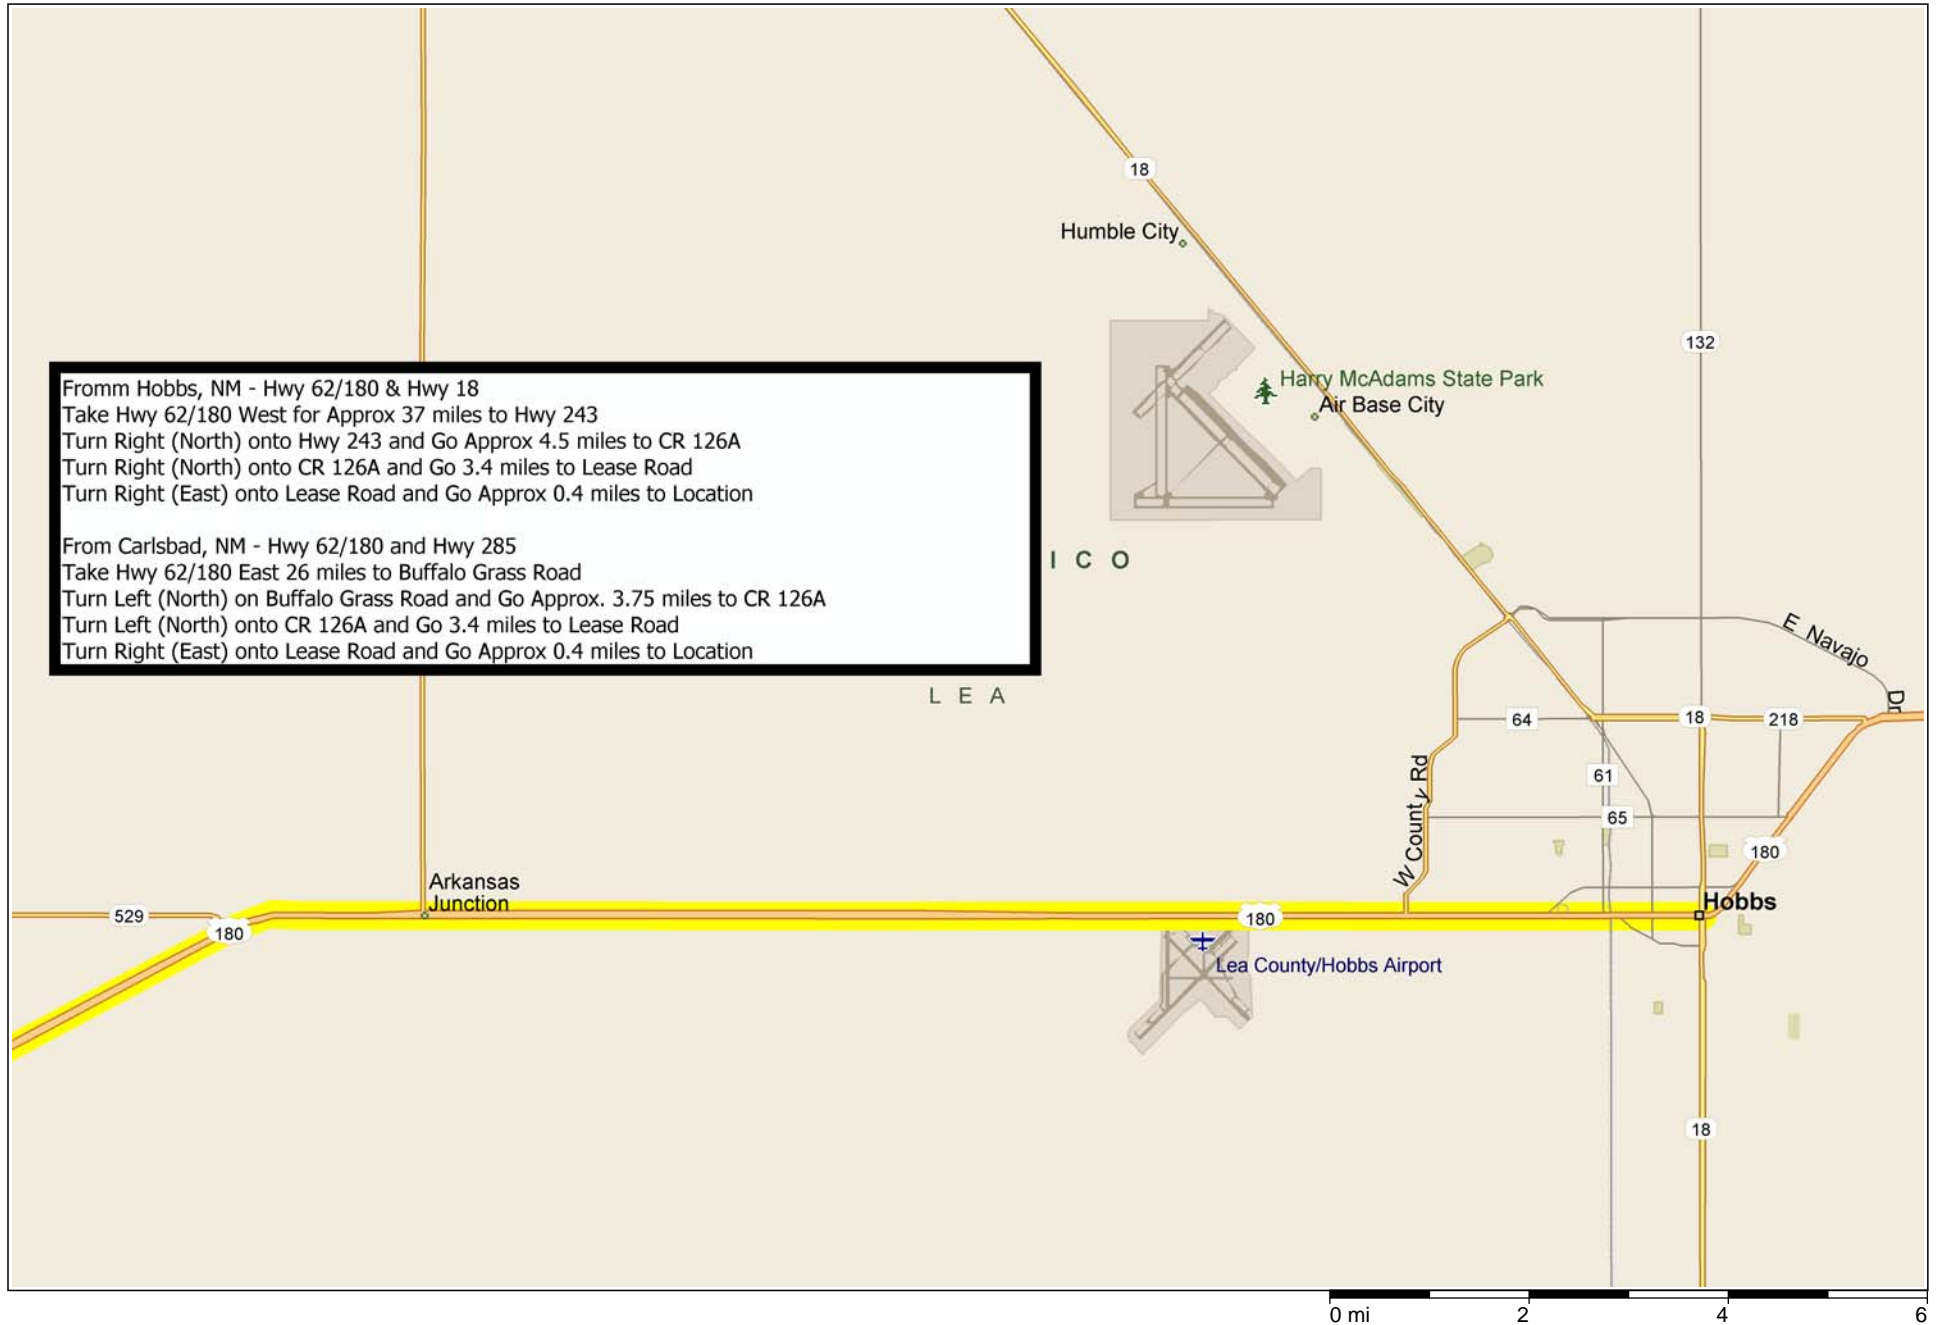

Aquila Sedco Drilling Co. - Rig #8 - Magnum Pronto 32 State SWD #1