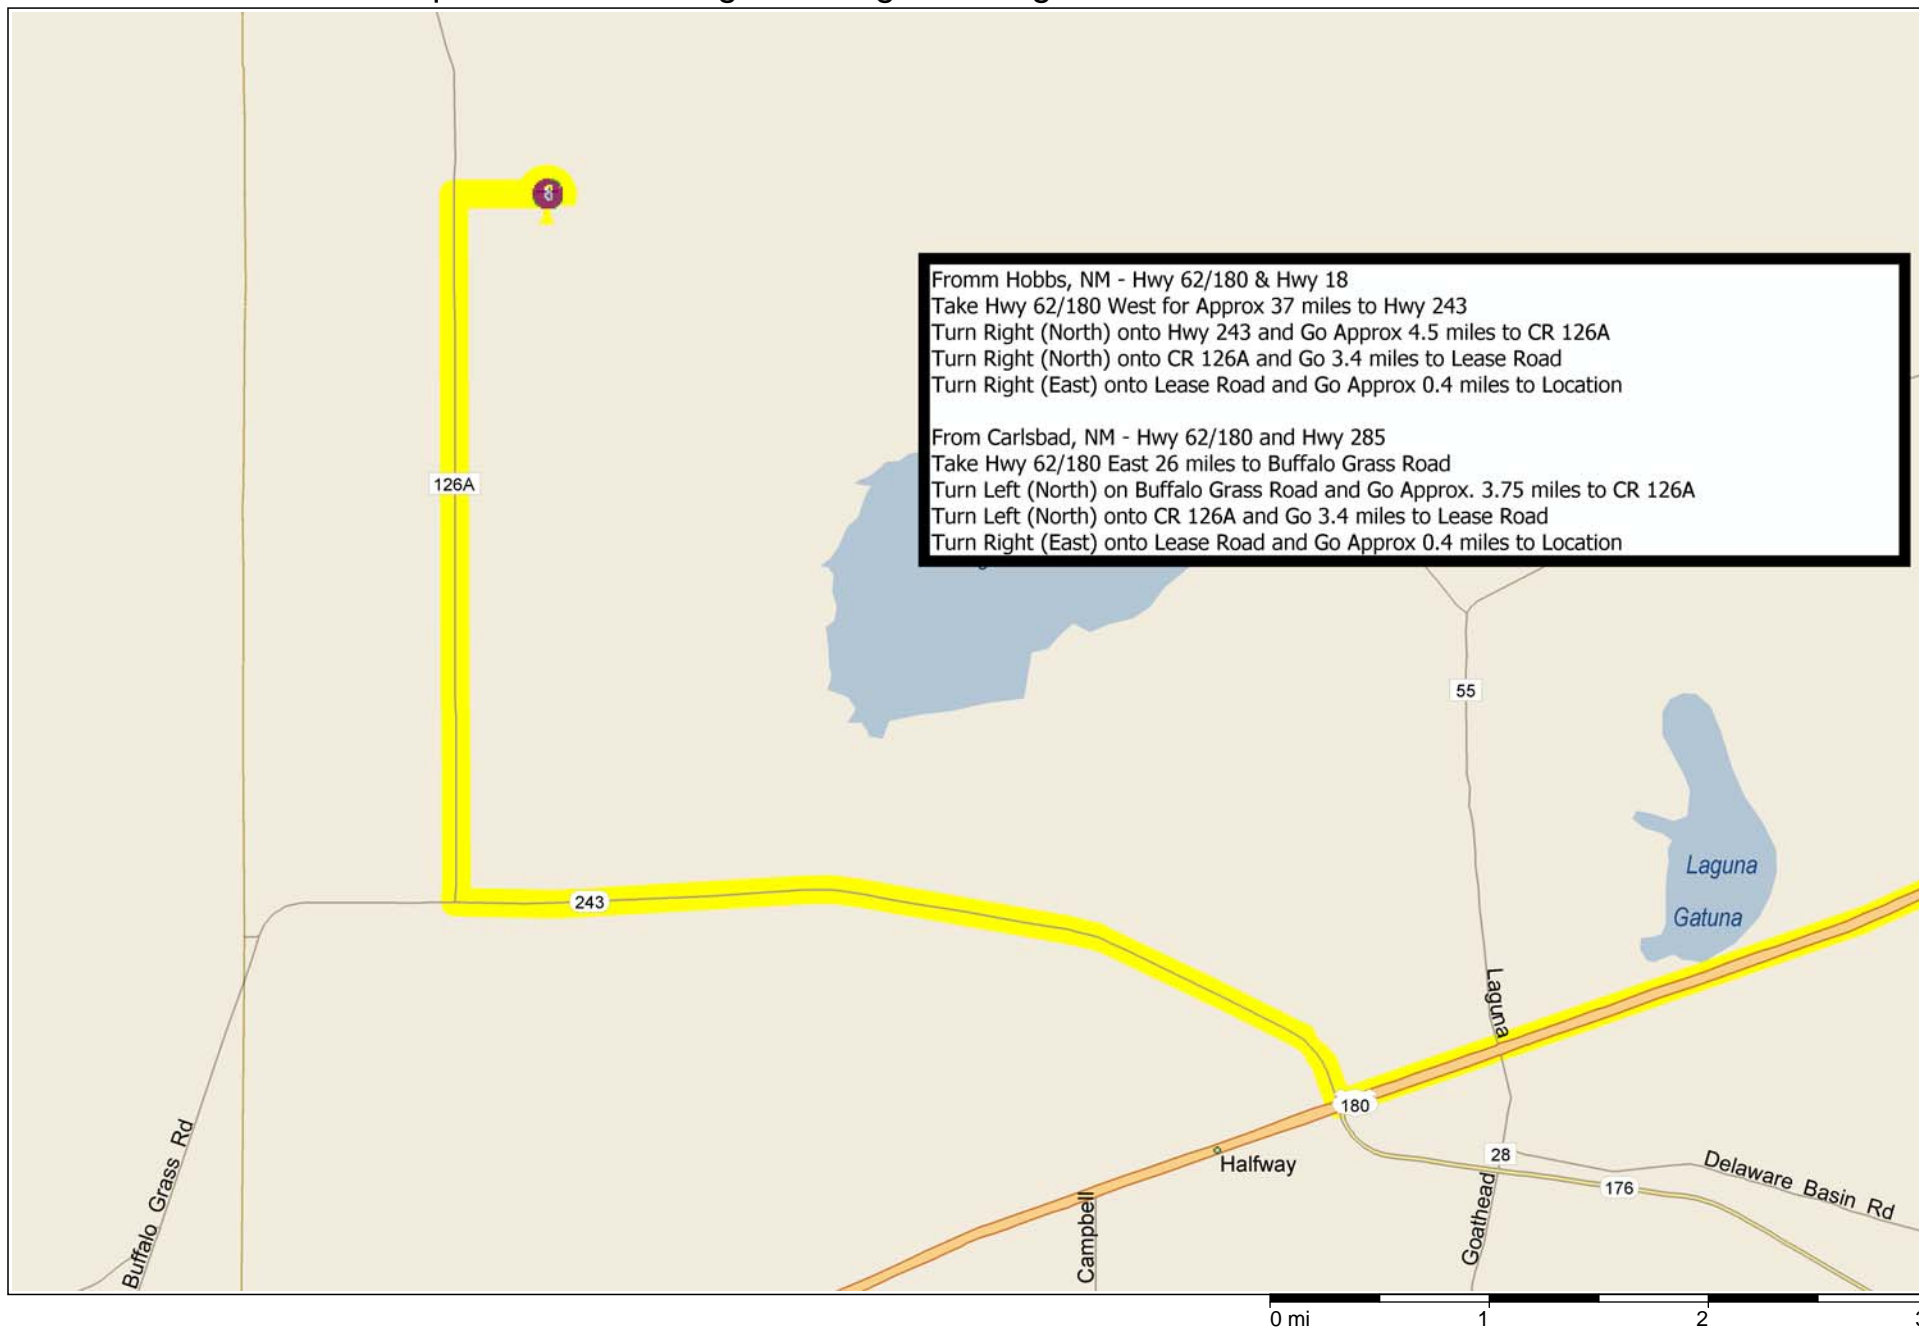

# Aquila Sedco Drilling Co. - Rig #8 - Magnum Pronto 32 State SWD #1

Copyright © and (P) 1988–2010 Microsoft Corporation and/or its suppliers. All rights reserved. <http://www.microsoft.com/streets/>  
Certain mapping and direction data © 2010 NAVTEQ. All rights reserved. The data for areas of Canada includes information taken with permission from Canadian authorities, including: © Her Majesty the Queen in Right of Canada, © Queen's Printer for Ontario. NAVTEQ and NAVTEQ ON BOARD are trademarks of NAVTEQ. © 2010 Tele Atlas North America, Inc. All rights reserved. Tele Atlas and Tele Atlas North America are trademarks of Tele Atlas, Inc. © 2010 by Applied Geographic Systems. All rights reserved.

# Aquila Sedco Drilling Co. - Rig #8 - Magnum Pronto 32 State SWD #1

From Hobbs, NM - Hwy 62/180 & Hwy 18  
 Take Hwy 62/180 West for Approx 37 miles to Hwy 243  
 Turn Right (North) onto Hwy 243 and Go Approx 4.5 miles to CR 126A  
 Turn Right (North) onto CR 126A and Go 3.4 miles to Lease Road  
 Turn Right (East) onto Lease Road and Go Approx 0.4 miles to Location

From Carlsbad, NM - Hwy 62/180 and Hwy 285  
 Take Hwy 62/180 East 26 miles to Buffalo Grass Road  
 Turn Left (North) on Buffalo Grass Road and Go Approx. 3.75 miles to CR 126A  
 Turn Left (North) onto CR 126A and Go 3.4 miles to Lease Road  
 Turn Right (East) onto Lease Road and Go Approx 0.4 miles to Location

# Aquila Sedco Drilling Co. - Rig #8 - Magnum Pronto 32 State SWD #1

Fromm Hobbs, NM - Hwy 62/180 & Hwy 18  
Take Hwy 62/180 West for Approx 37 miles to Hwy 243  
Turn Right (North) onto Hwy 243 and Go Approx 4.5 miles to CR 126A  
Turn Right (North) onto CR 126A and Go 3.4 miles to Lease Road  
Turn Right (East) onto Lease Road and Go Approx 0.4 miles to Location