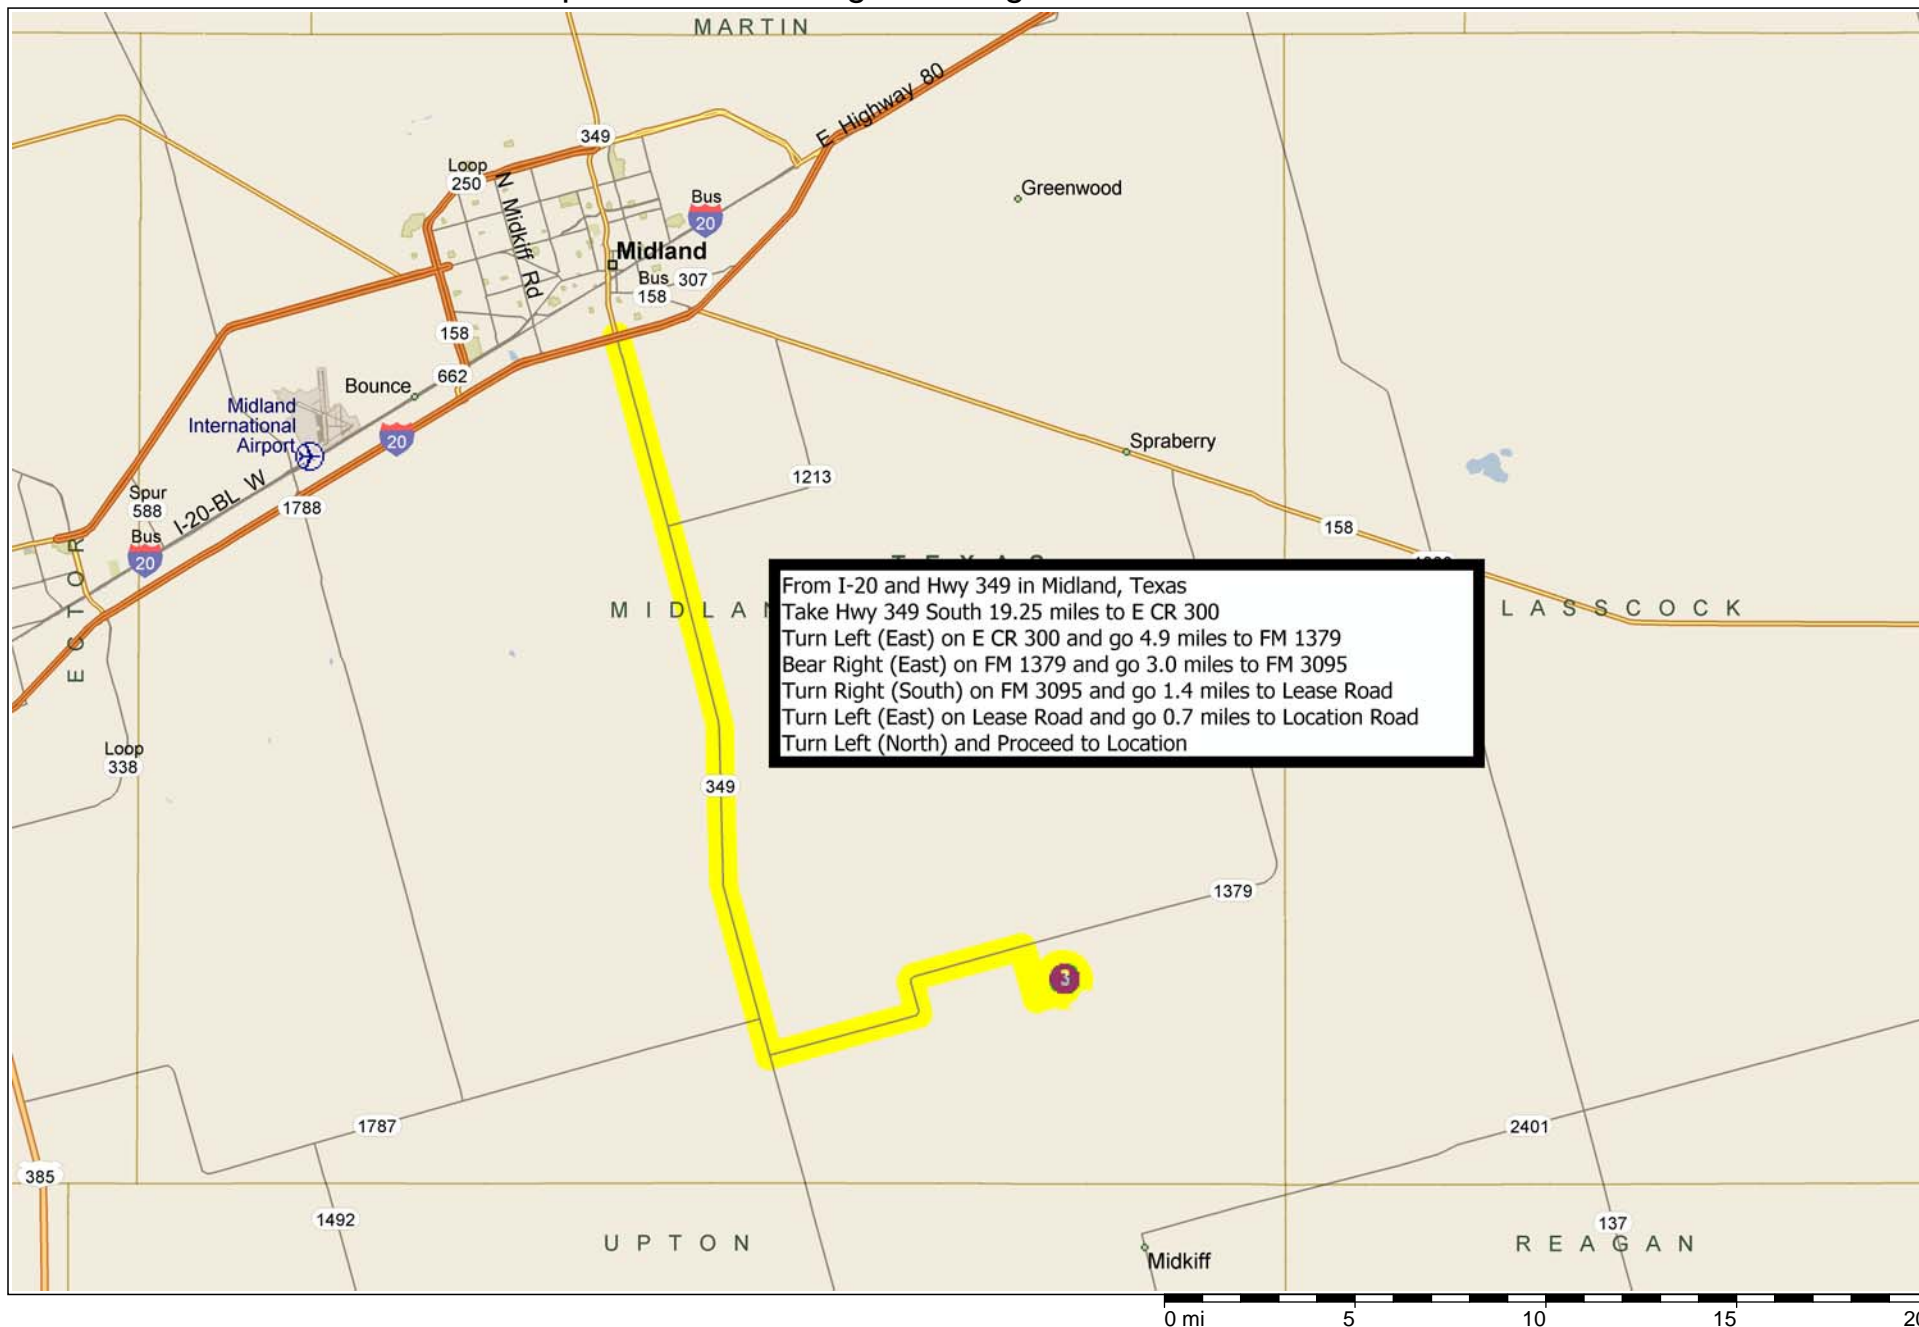

Aquila Sedco Drilling Co. - Rig #3 - Cattail Pond 261H

Aquila Sedco Drilling Co. - Rig #3 - Cattail Pond 261H

Aquila Sedco Drilling Co. - Rig #3 - Cattail Pond 261H

From I-20 and Hwy 349 in Midland, Texas
Take Hwy 349 South 19.25 miles to E CR 300
Turn Left (East) on E CR 300 and go 4.9 miles to FM 1379
Bear Right (East) on FM 1379 and go 3.0 miles to FM 3095
Turn Right (South) on FM 3095 and go 1.4 miles to Lease Road
Turn Left (East) on Lease Road and go 0.7 miles to Location Road
Turn Left (North) and Proceed to Location