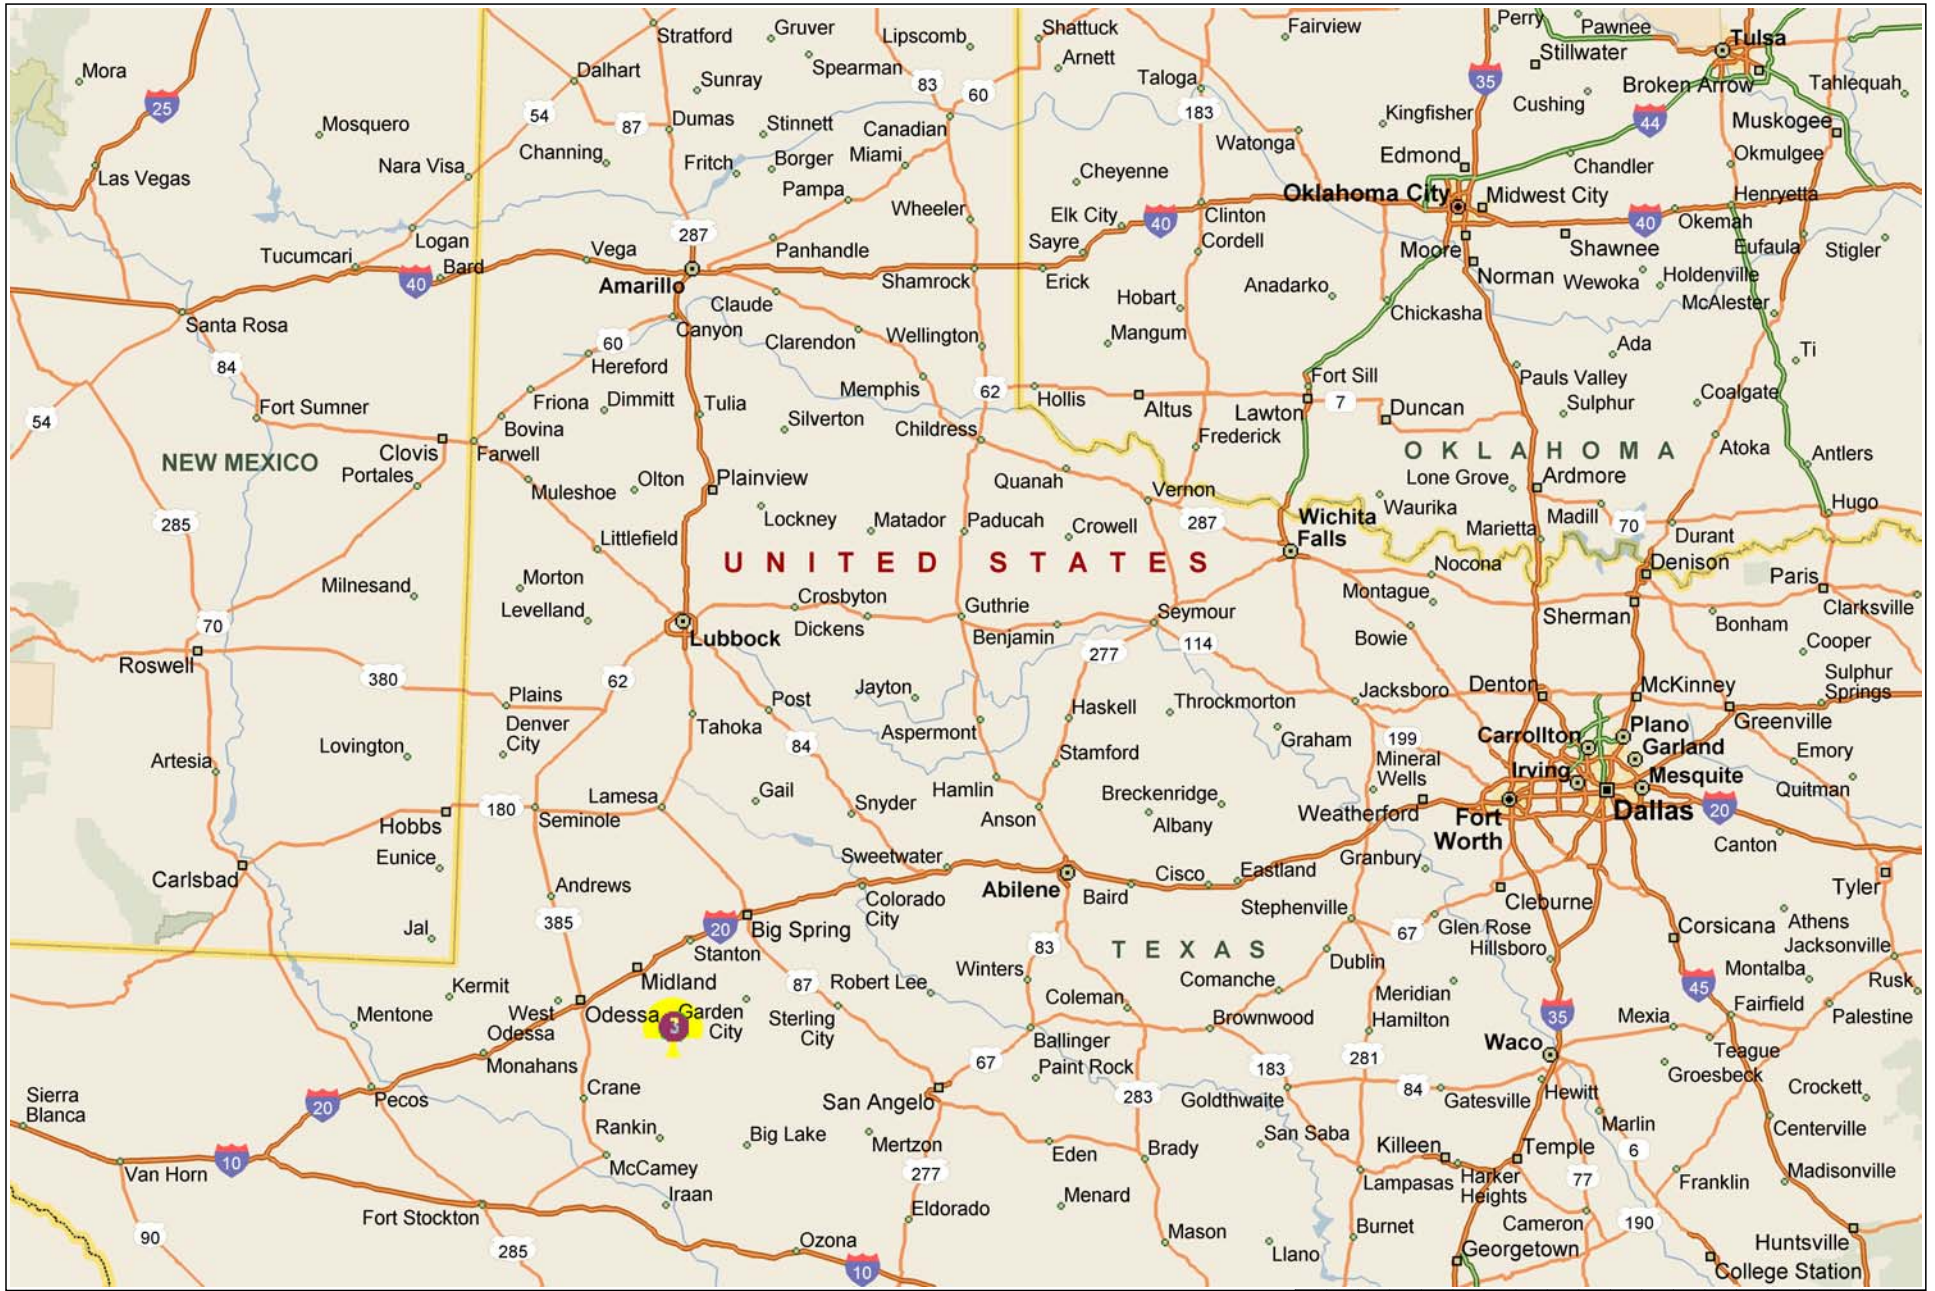

Aquila Sedco Drilling Co. - Rig #3 - Cattail Pond 261H

Aquila Sedco Drilling Co. - Rig #3 - Cattail Pond 261H

Aquila Sedco Drilling Co. - Rig #3 - Cattail Pond 261H

From I-20 and Hwy 349 in Midland, Texas
Take Hwy 349 South 19.25 miles to E CR 300
Turn Left (East) on E CR 300 and go 4.9 miles to FM 1379
Bear Right (East) on FM 1379 and go 3.0 miles to FM 3095
Turn Right (South) on FM 3095 and go 1.4 miles to Lease Road
Turn Left (East) on Lease Road and go 0.7 miles to Location Road
Turn Left (North) and Proceed to Location